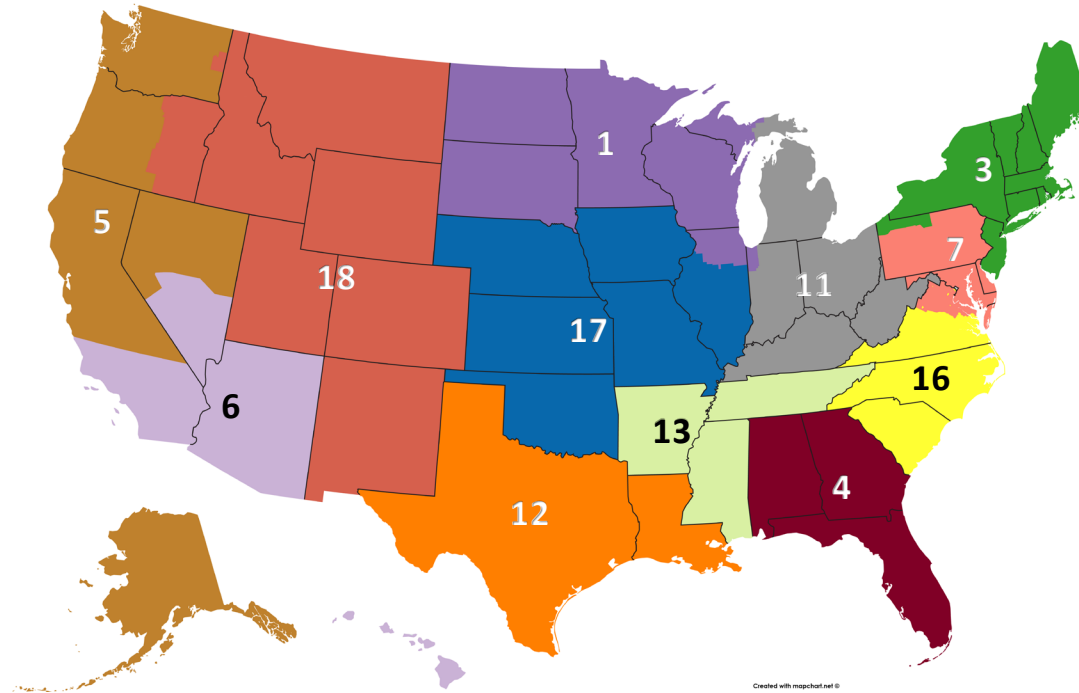

Rotary Lift Regional Sales Organization

April 2019

Region 1: Upper Midwest	
Regional Manager	
Mike Vyzral M: 630.740.7062 mvyzral@rotarylift.com	
Representatives	
S&R Sales, Inc. (ND, SD, MN)	
Peter Christensen O: 952.884.1144 M: 612.916.6750 pchristensen54@gmail.com	
Mike Kealy O: 952.884.1144 M: 612.670.0837 mkealzmn@aol.com	
Dirk Palmgren O: 952.884.1144 M: 651.249.4281 dirkpalmgren@hotmail.com	

Region 18: Rocky Mountain	
Regional Manager	
Mitch Feeney M: 720.520.6913 mfeeney@rotarylift.com	

Region 12: Southwest	
Regional Manager	
Ron Harmon M: 812.292.0311 rharmon@rotarylift.com	

Representatives	
On-Site Marketing (TX, LA)	
David Bandy (South & West TX) O: 210.637.6990 M: 210.771.7074 dbandy@osmreps.com	
Paul Grant (East TX, LA) M: 903.237.8050 pgrantrep@gmail.com	
John Peek M: 817.851.8942 jpeek@osmreps.com	
Gary Blanchette M: 281.389.9672 gary_blanchette@comcast.net	